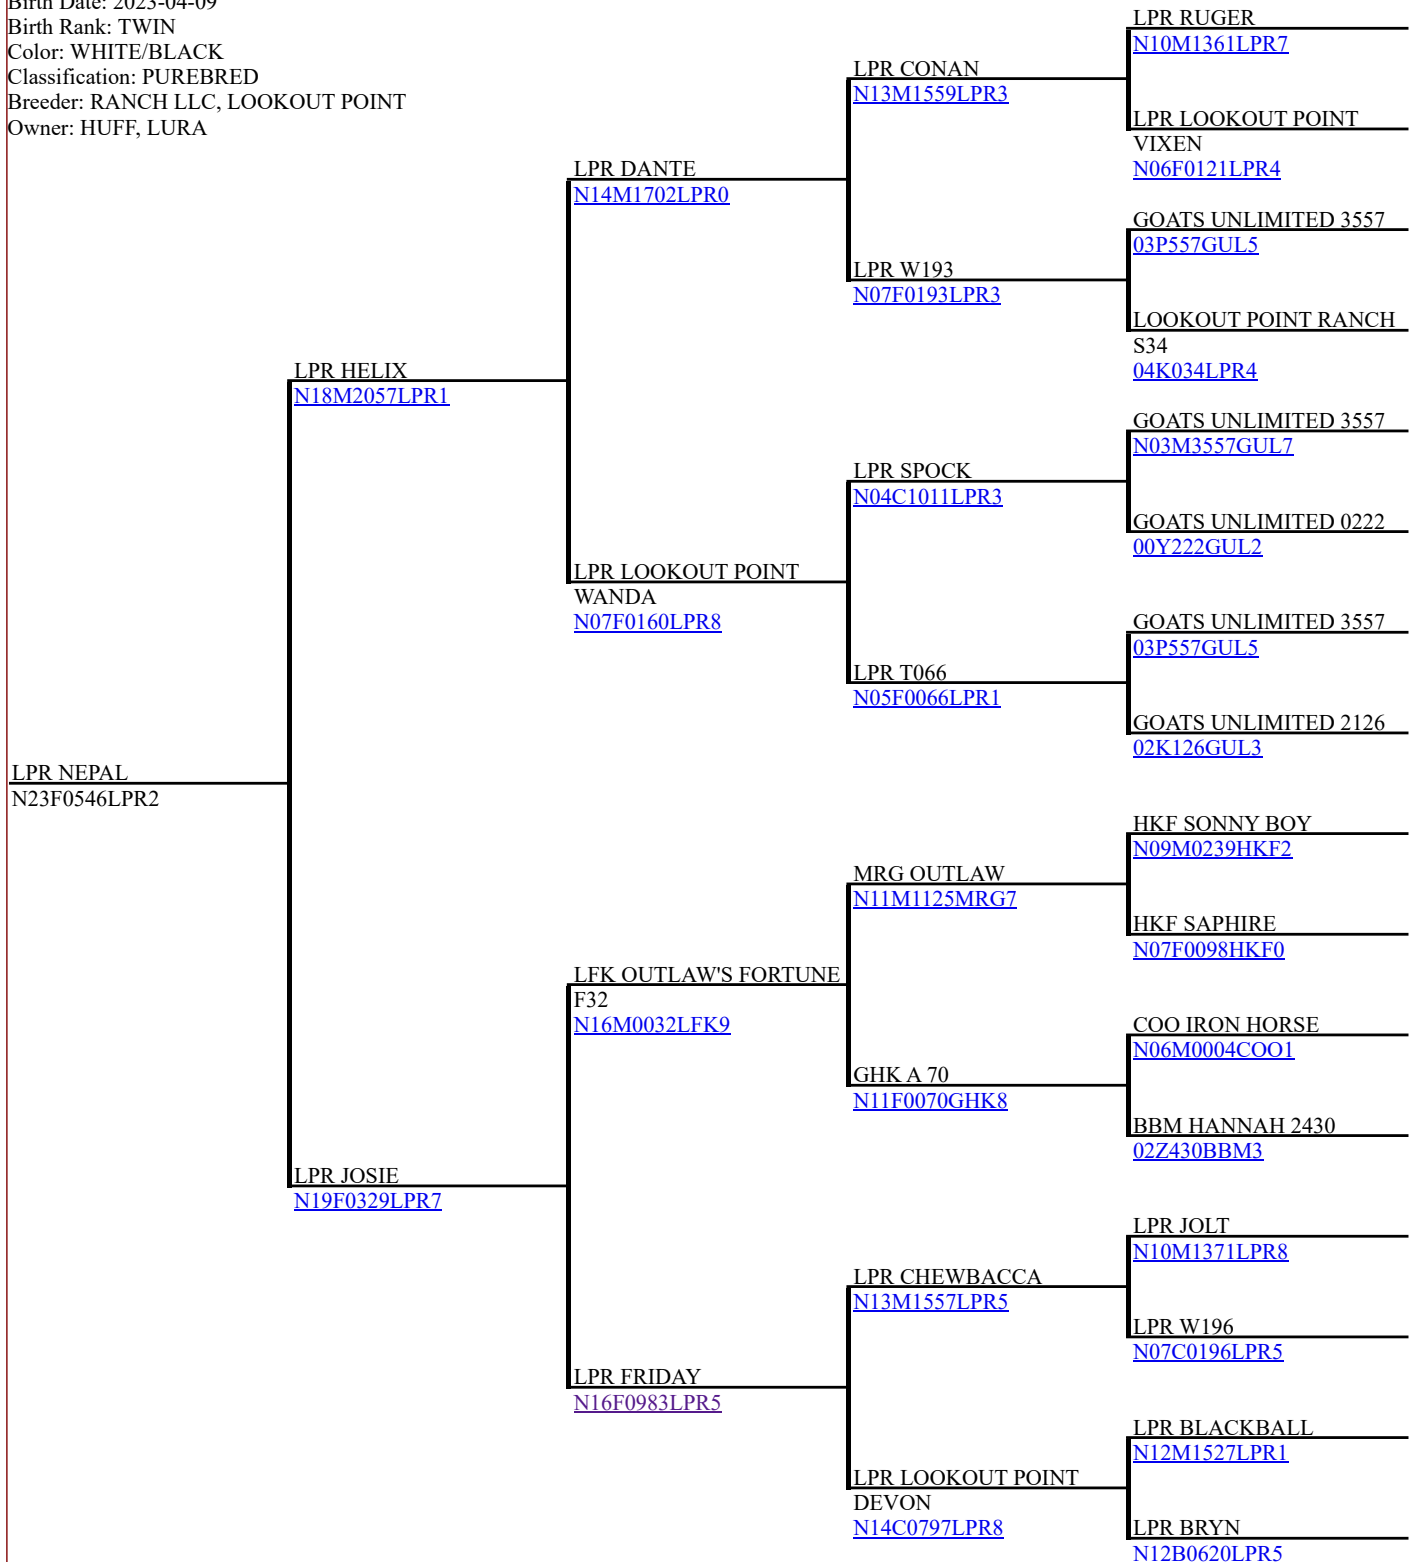

National Kiko Registry

Pedigree of

LPR NEPAL

N23F0546LPR2

Sex: Doe
 Birth Date: 2023-04-09
 Birth Rank: TWIN
 Color: WHITE/BLACK
 Classification: PUREBRED
 Breeder: RANCH LLC, LOOKOUT POINT
 Owner: HUFF, LURA