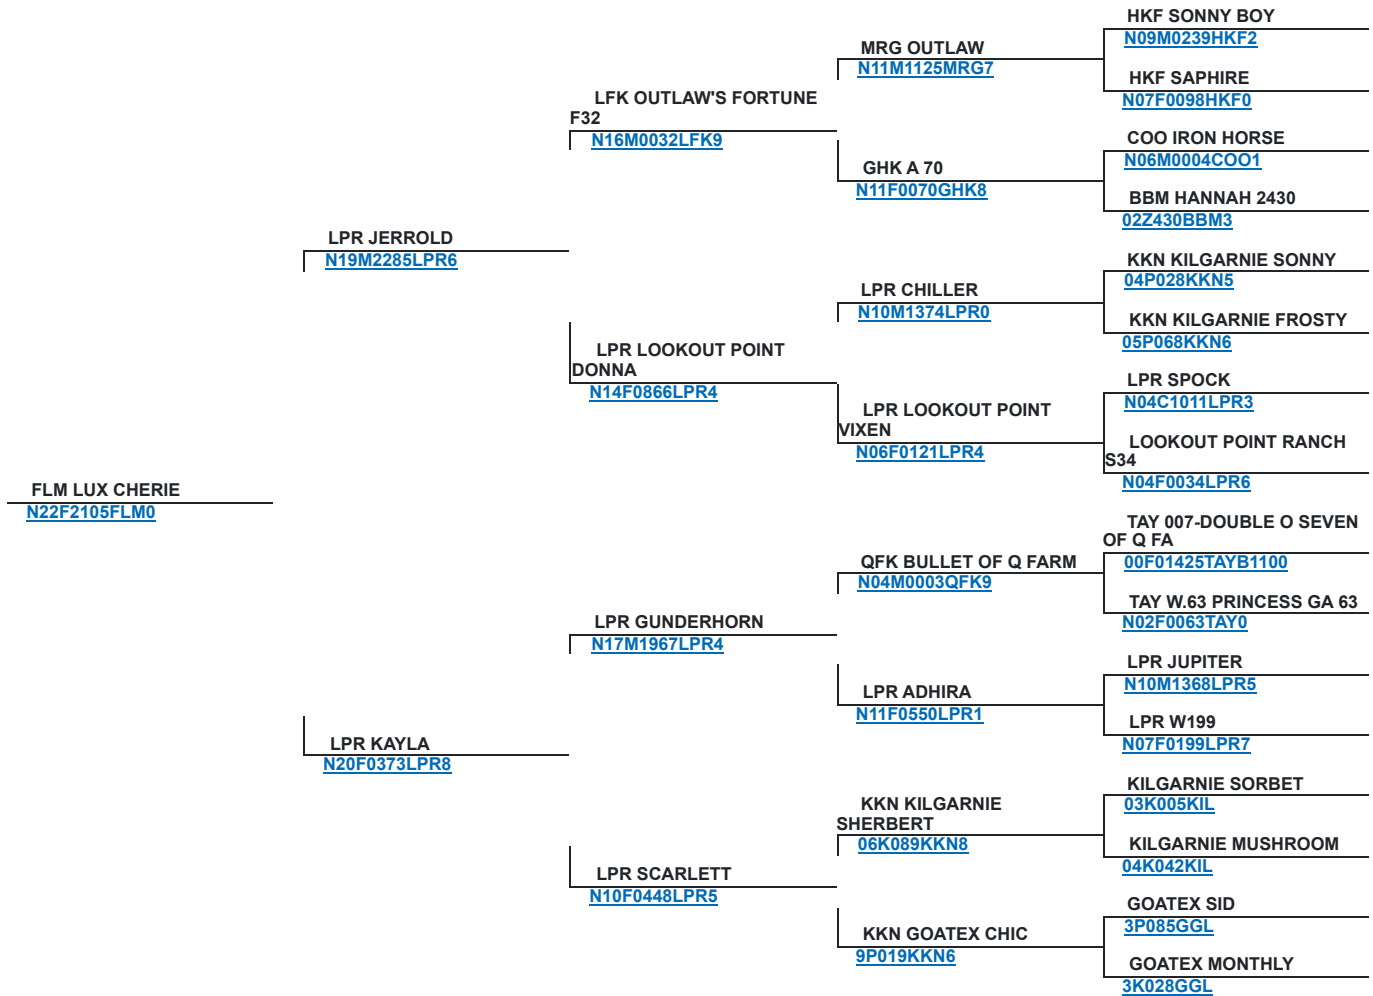

National Kiko Registry

Pedigree of FLM LUX CHERIE N22F2105FLM0

Sex: DOE

Classification: PUREBRED

Birth Date: 2/5/2022

Breeder: WILSON, STACY OR JOE

Rank: TRIPLET

Owner: CORCORAN, CRAIG OR LINDA

Color: BLACK/WHITE

DNA:

Progeny

New Search