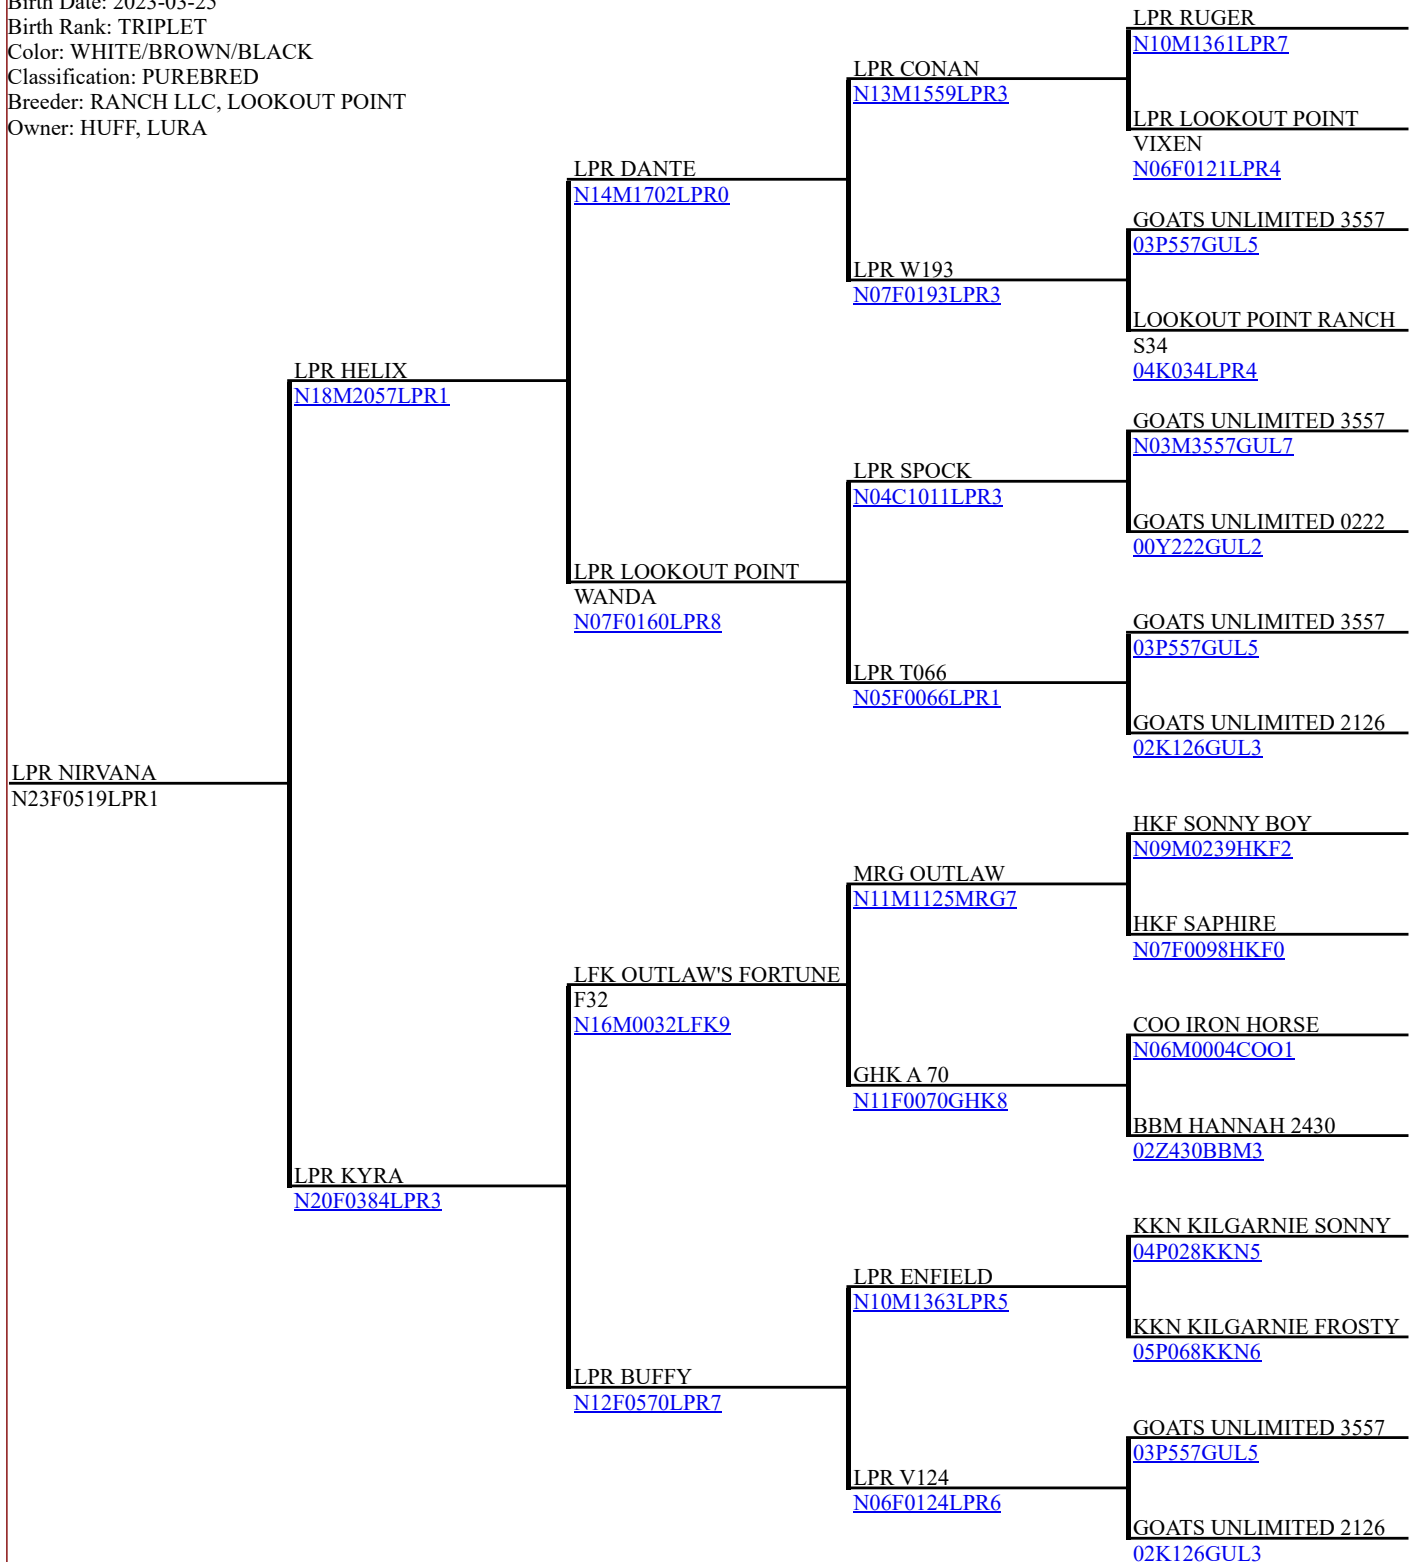

National Kiko Registry

Pedigree of LPR NIRVANA N23F0519LPR1

Sex: Doe
 Birth Date: 2023-03-25
 Birth Rank: TRIPLET
 Color: WHITE/BROWN/BLACK
 Classification: PUREBRED
 Breeder: RANCH LLC, LOOKOUT POINT
 Owner: HUFF, LURA

[New Search](#)

[Progeny](#)

Copyright National Kiko Registry ©2017