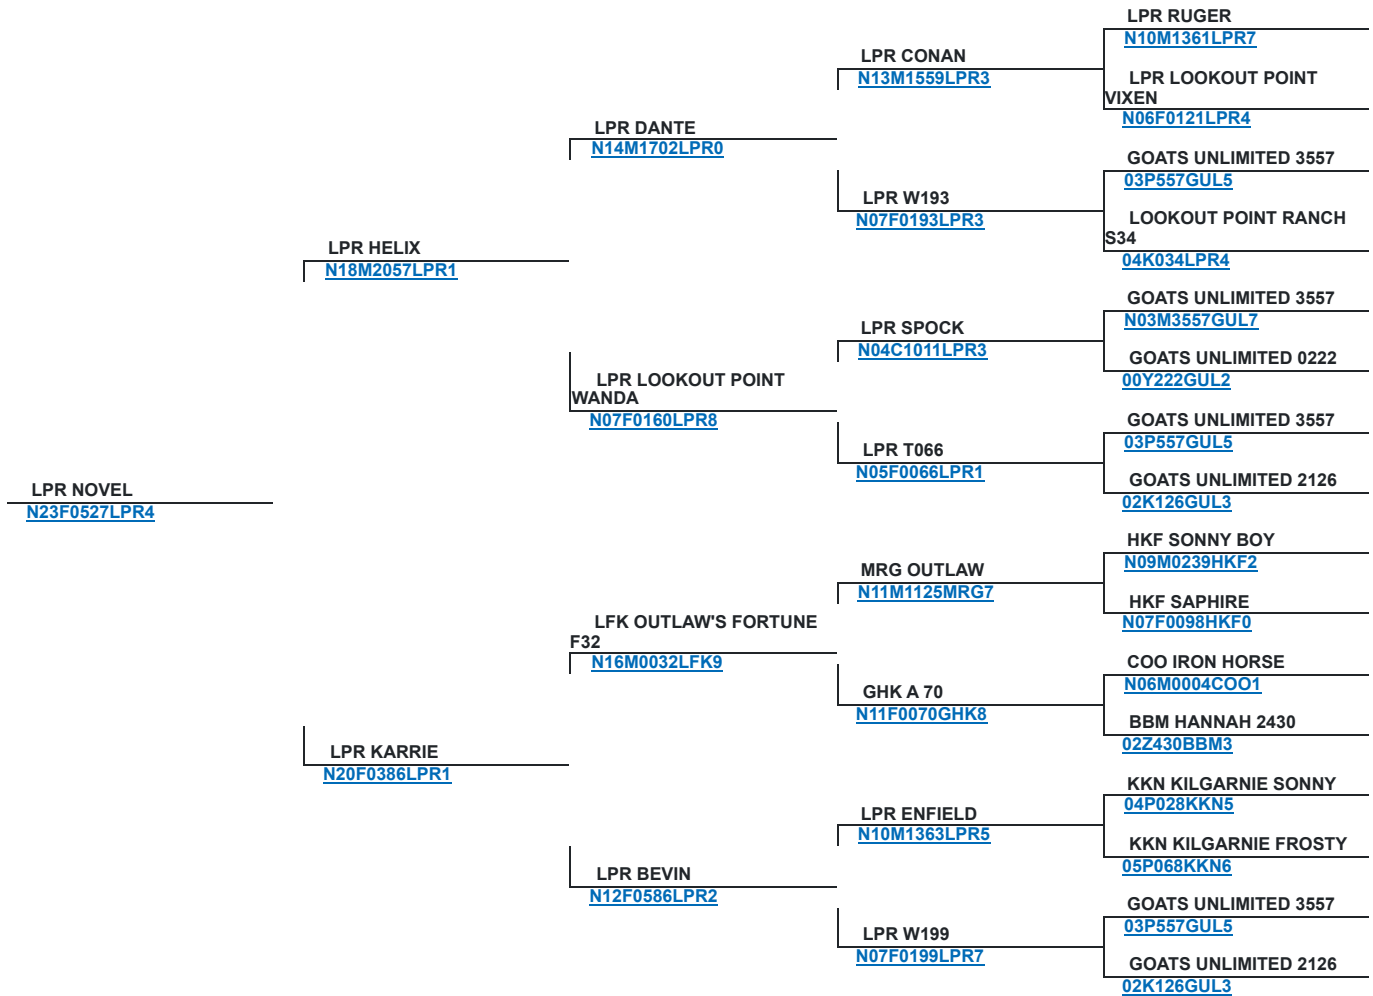

# National Kiko Registry

Pedigree of  
LPR NOVEL  
N23F0527LPR4

Sex: DOE	Classification: PUREBRED
Birth Date: 3/26/2023	Breeder: RANCH LLC, LOOKOUT POINT
Rank: TWIN	Owner: HUFF, LURA
Color: BROWN/BLACK/WHITE	DNA: N/A

Progeny

New Search