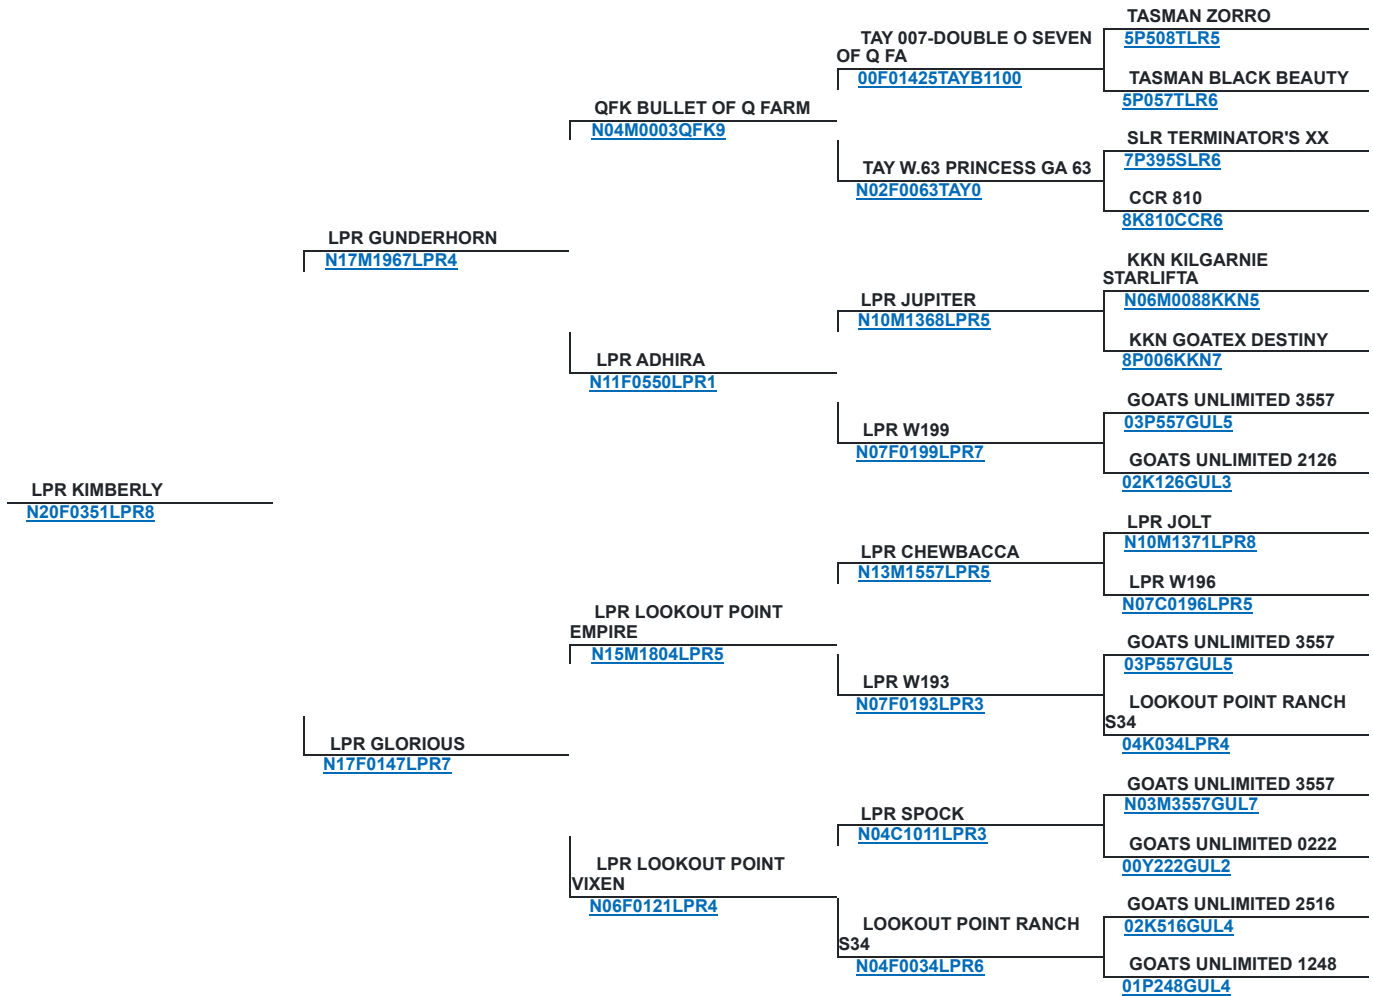

## Pedigree of LPR KIMBERLY N20F0351LPR8

Sex: DOE

Classification: PUREBRED

Birth Date: 3/25/2020

Breeder: RANCH LLC, LOOKOUT POINT

Rank: TRIPLET

Owner: CORCORAN, CRAIG OR LINDA

Color: TRI COLOR

DNA: N/A

Progeny

New Search