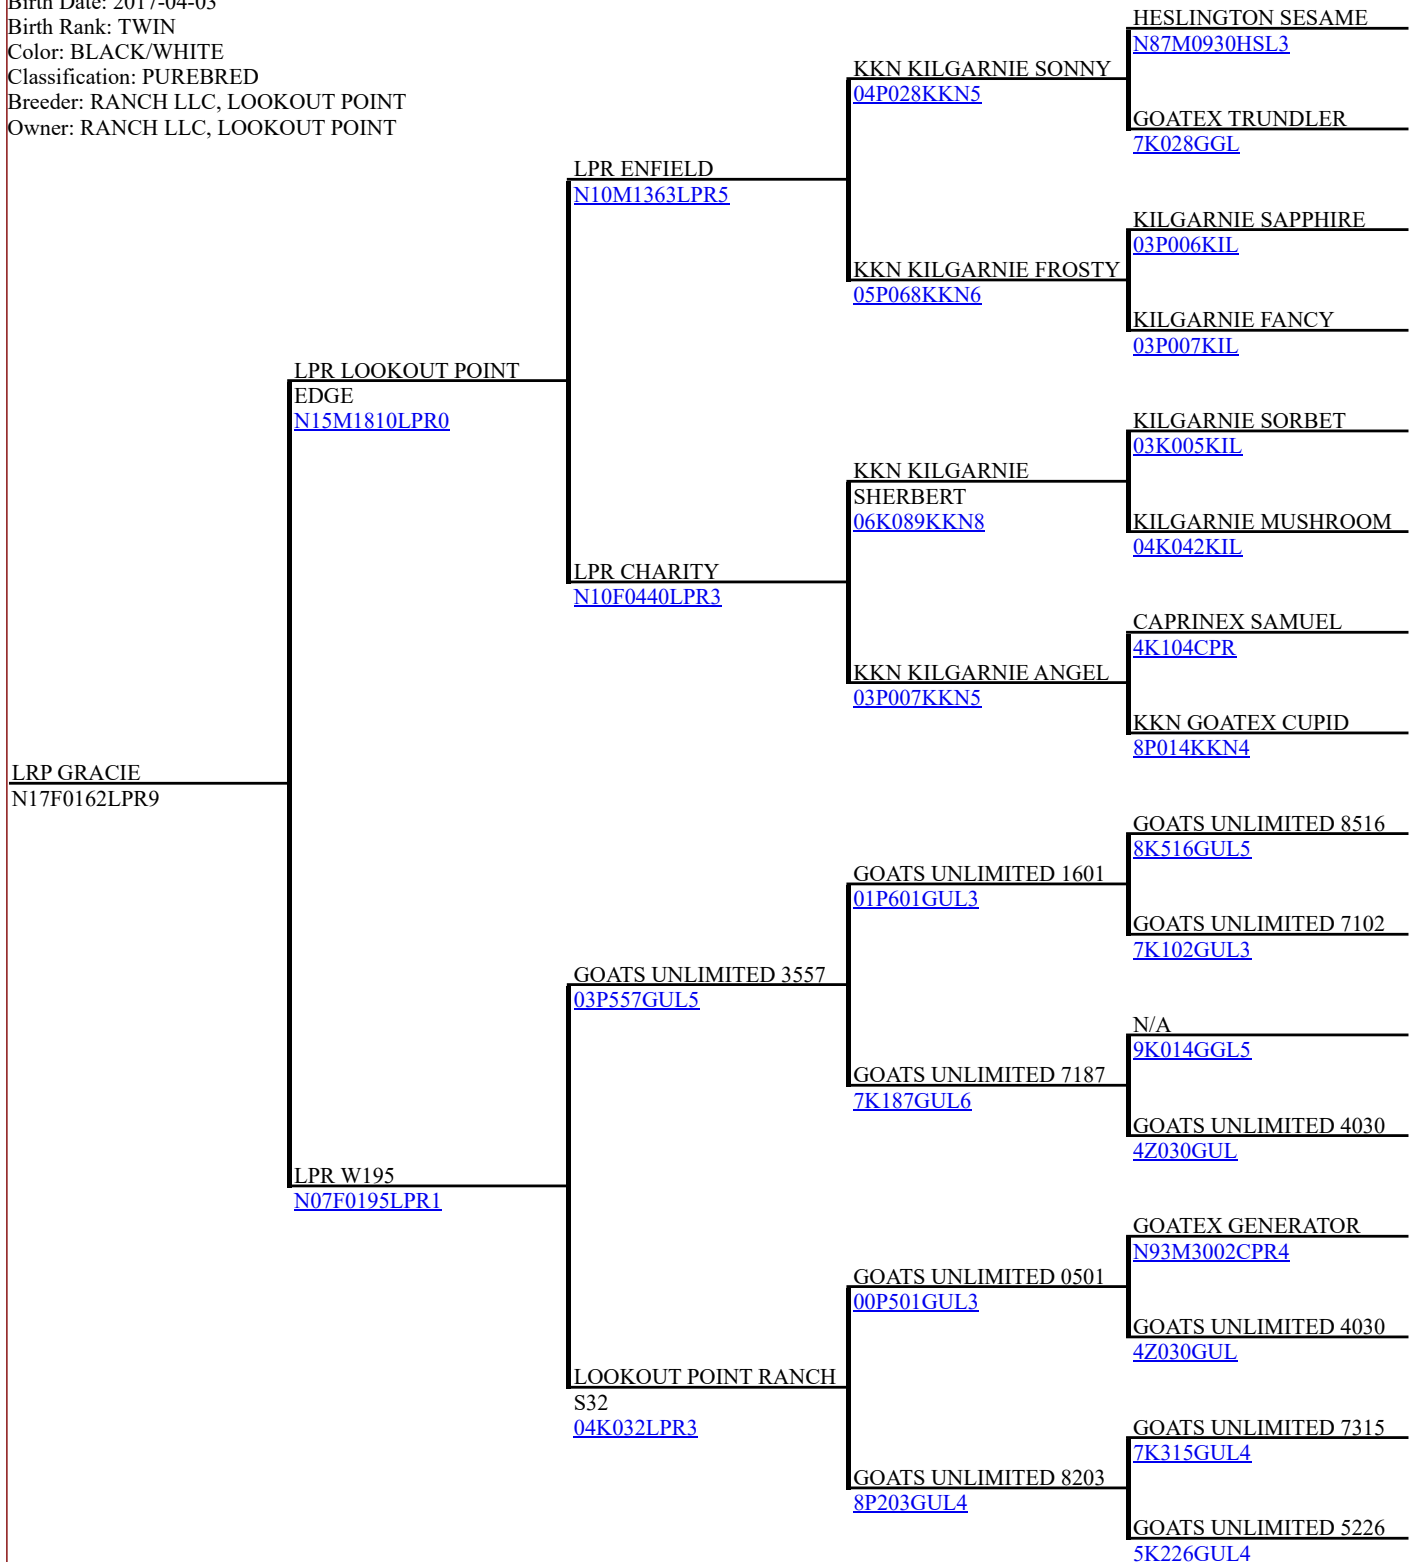

National Kiko Registry

Pedigree of

LRP GRACIE

N17F0162LPR9

Sex: Doe
 Birth Date: 2017-04-03
 Birth Rank: TWIN
 Color: BLACK/WHITE
 Classification: PUREBRED
 Breeder: RANCH LLC, LOOKOUT POINT
 Owner: RANCH LLC, LOOKOUT POINT

[New Search](#)

[Progeny](#)

Copyright National Kiko Registry ©2017