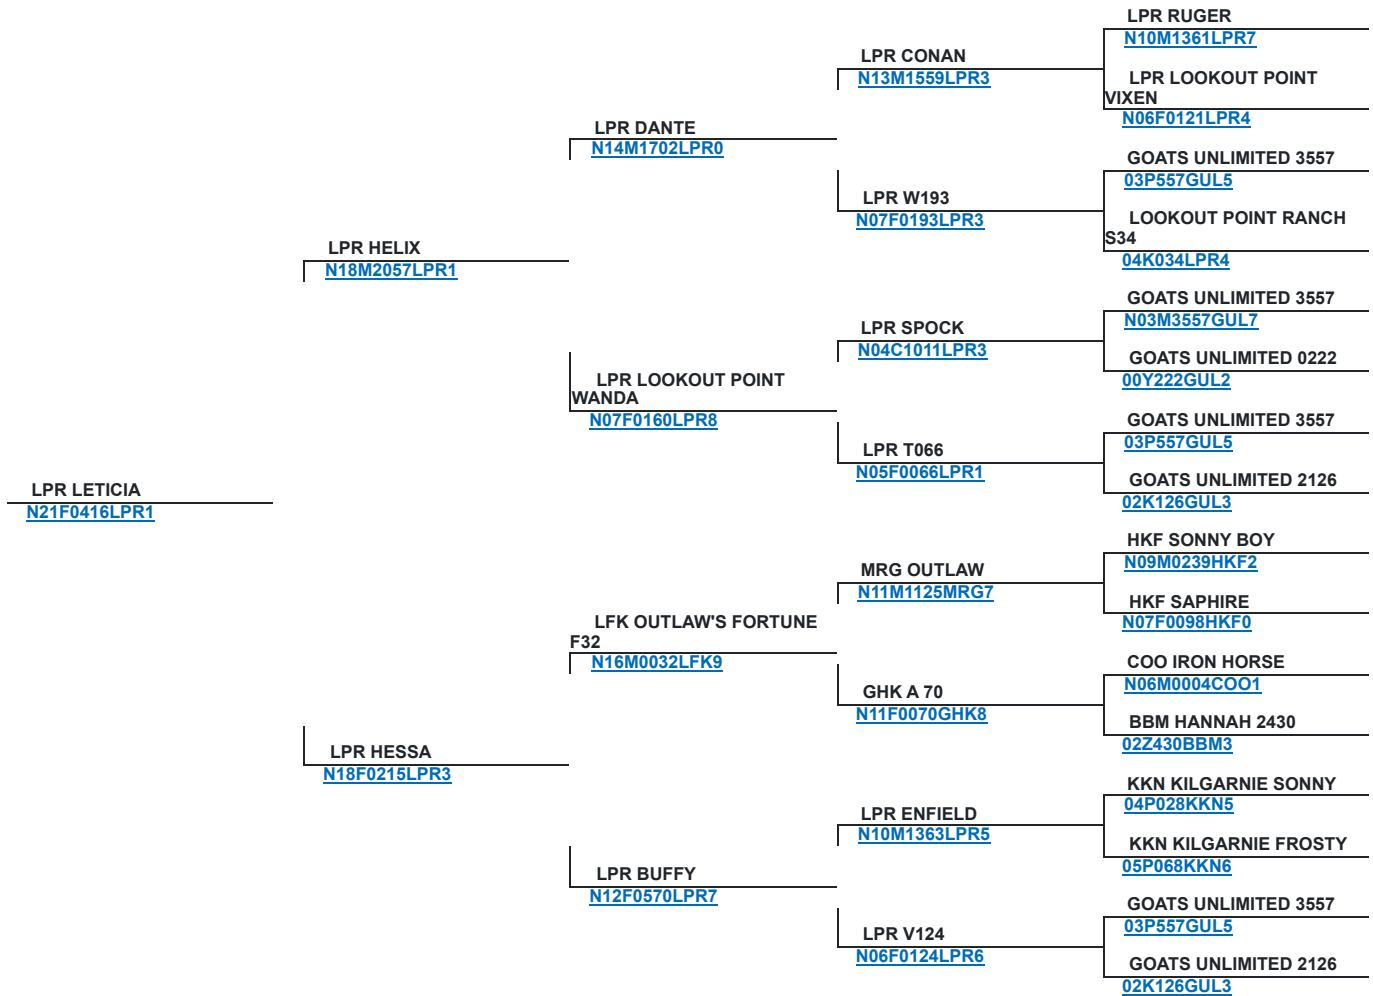

# National Kiko Registry

## Pedigree of LPR LETICIA N21F0416LPR1

|                      |                                   |
|----------------------|-----------------------------------|
| Sex: DOE             | Classification: PUREBRED          |
| Birth Date: 4/2/2021 | Breeder: RANCH LLC, LOOKOUT POINT |
| Rank: QUAD           | Owner: KAUTZ, MARY                |
| Color: TRI COLOR     | DNA: N/A                          |

Progeny

New Search