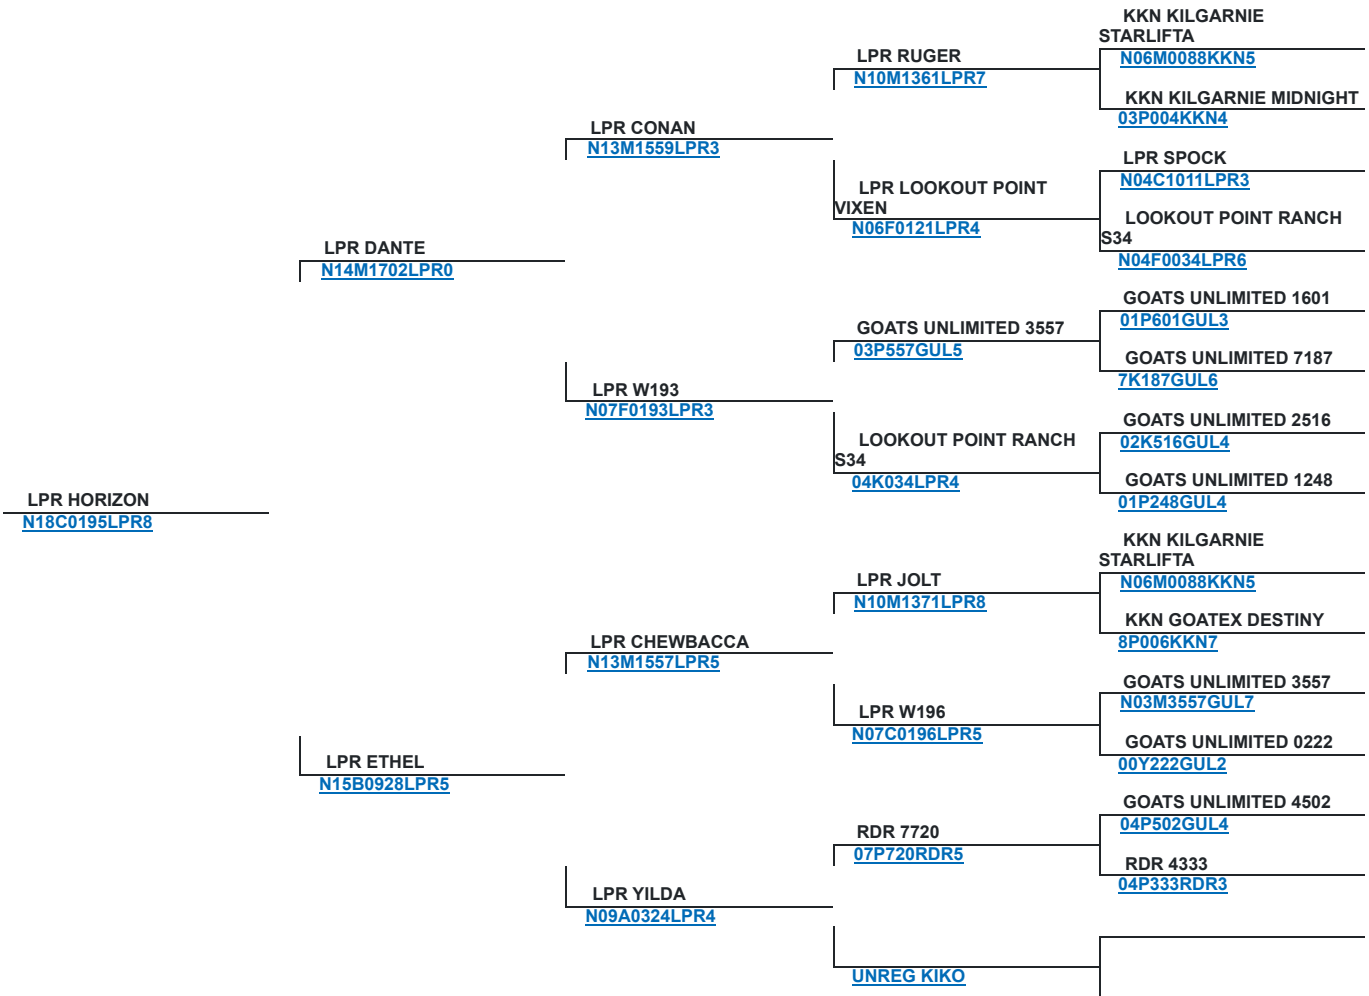

National Kiko Registry

Pedigree of LPR HORIZON N18C0195LPR8

Sex: DOE	Classification: 88% CROSSBRED
Birth Date: 3/27/2018	Breeder: RANCH LLC, LOOKOUT POINT
Rank: QUAD	Owner: CORCORAN, CRAIG OR LINDA
Color: BLACK/WHITE	DNA: N/A

Progeny

New Search